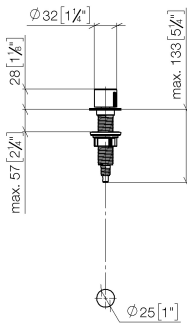

Strainer waste with control handle - Brushed Dark Platinum

ELIO

10 712 970

- control for single basin
- including adapter for Bowden cable

Fits ELIO, ENO, MEM, META SQUARE, SYNC and TARA ULTRA

Fits: ELIO, MEM, ENO, SYNC, TARA ULTRA, META SQUARE

	Brushed Dark Platinum	10 712 970-99
	Chrome	10 712 970-00
	Brushed Platinum	10 712 970-06
	Platinum	10 712 970-08
	Durabrand (23kt Gold)	10 712 970-09
	Dark Chrome	10 712 970-19
	Brushed Durabrand (23kt Gold)	10 712 970-28
	Matte Black	10 712 970-33
	Brushed Champagne (22kt Gold)	10 712 970-46
	Champagne (22kt Gold)	10 712 970-47
	Brushed Chrome	10 712 970-93

10 712 970

mm [inches]

10 712 970

Parts for other finishes can be found here: [Chrome](#)

Spare parts list

No.	Item Number	Name	Quantity used	Delivery time
1	09 20 97 030-99	handle	1	30
2	90 12 12 002 00 90	fixing cap	1	2
3	09 27 87 011-99	rosette	1	30
4	09 14 10 042 90	seal	1	2
5	09 29 06 087-99	spindle	1	-
Spare part can no longer be ordered, please order the replacement item				
6	04 30 01 029 00 90	adaptor	1	2
7	09 24 03 175 90	adaptor	1	2
8	09 11 10 073-07	connection	1	30
9	09 11 10 074-07	connection	1	30
10	09 11 10 079-07	connection	1	30
11	09 30 11 087 90	disc	1	2
12	09 23 30 024-07	nut	1	30